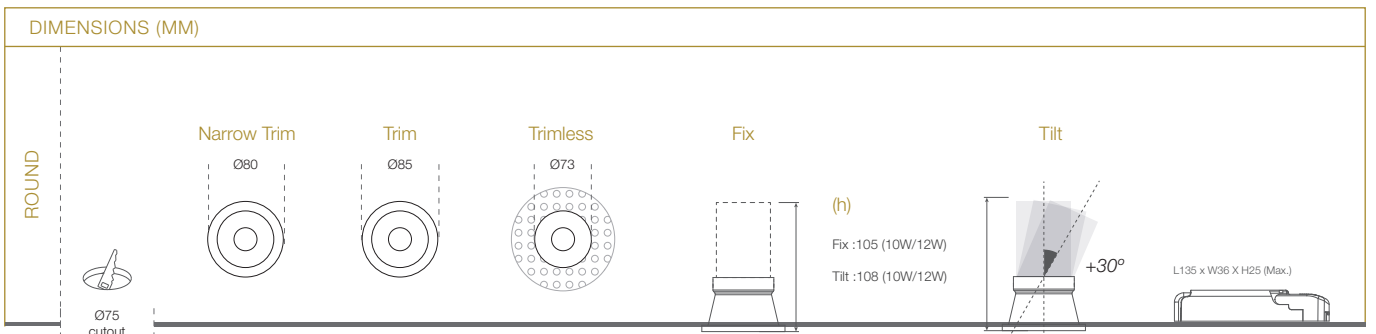

AQUILA ALPHA 3 WD

#ROUND
#FIX
#TILT
#TRIM
#TRIMLESS
#NARROWTRIM

SPECIFICATIONS

Family Type	Aquila Series
Mains Voltage	220-240V, 50Hz
Typical Operating Voltage	35V
Typical Operating Current	350mA (12W), 300mA (10W)
Lifetime	50,000 hours (80% lumen maintenance at Ta = 25°C), B10
Beam Angles	15°, 25°, 40°, 50°
Colour Temperatures	Warm Dim (3100K - 1800K)
CRI	ProART (CRI-95)
SDCM	3 steps MacAdam ellipse binning
Driver (Dimming)	Phase (leading & trailing edge), 0-10V, DALI
Mains Connection	Push-pin or screw terminals for convenient connection
Materials	Aluminium, plastic
Fire Safety	Glow wire test 850°C, UL94V-0, VW-1
Flammability Mark	F
Ingress Protection	IP54
Safety Class	Class 2
Standards	IEC 60598-1, IEC 61347-2-13
Regulatory Markings	CE, CCC, RoHS