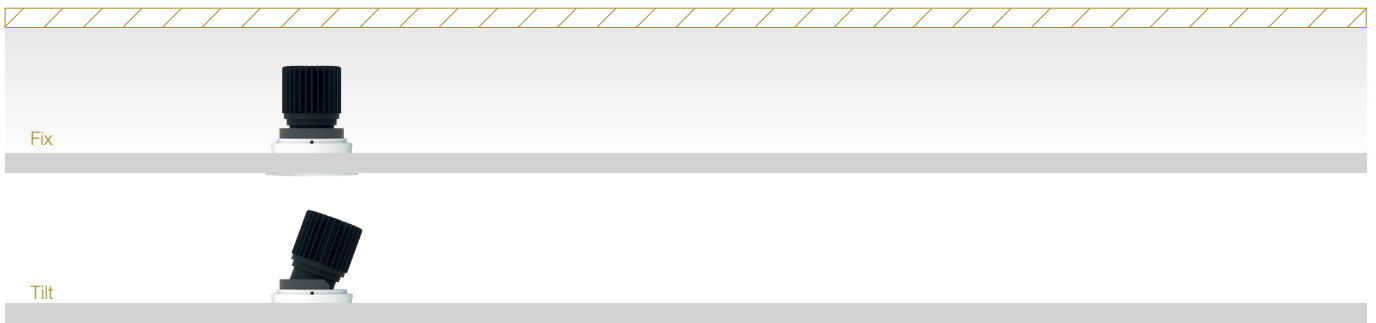

AQUILA ALPHA 3 WD

#ROUND
#FIX
#TILT
#TRIM
#TRIMLESS
#NARROWTRIM

SPECIFICATIONS

Family Type	Aquila Series
Mains Voltage	220-240V, 50Hz
Typical Operating Voltage	35V
Typical Operating Current	350mA (12W), 300mA (10W)
Lifetime	50,000 hours (80% lumen maintenance at Ta = 25°C), B10
Beam Angles	15°, 25°, 40°, 50°
Colour Temperatures	Warm Dim (3100K - 1800K)
CRI	ProART (CRI-95)
SDCM	3 steps MacAdam ellipse binning
Driver (Dimming)	Phase (leading & trailing edge), 0-10V, DALI
Mains Connection	Push-pin or screw terminals for convenient connection
Materials	Aluminium, plastic
Fire Safety	Glow wire test 850°C, UL94V-0, VW-1
Flammability Mark	F
Ingress Protection	IP54
Safety Class	Class 2
Standards	IEC 60598-1, IEC 61347-2-13
Regulatory Markings	CE, CCC, RoHS